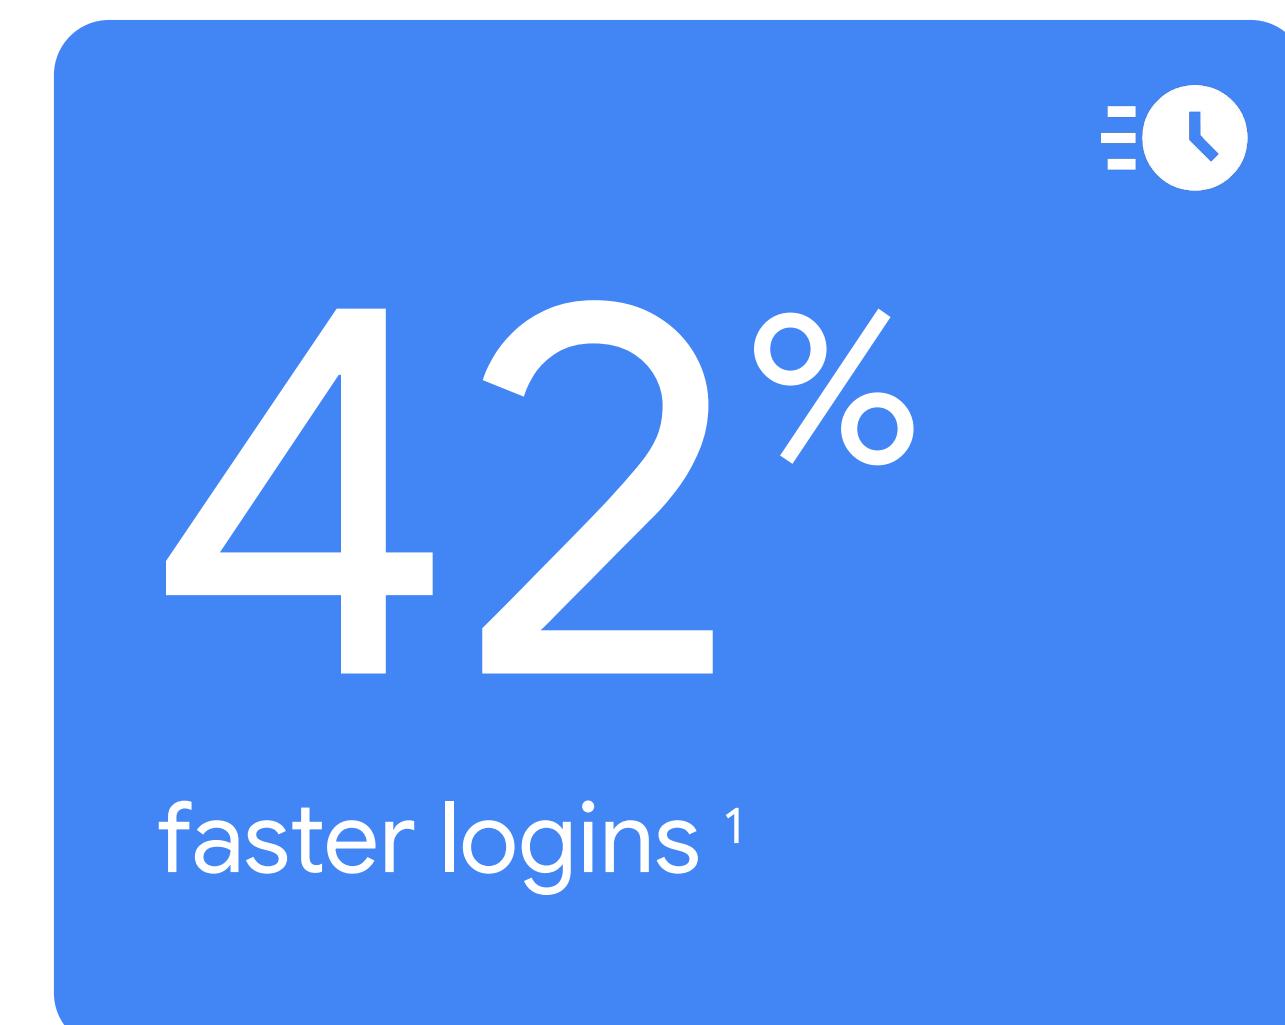

Leave IT to ChromeOS

Work productively from any device