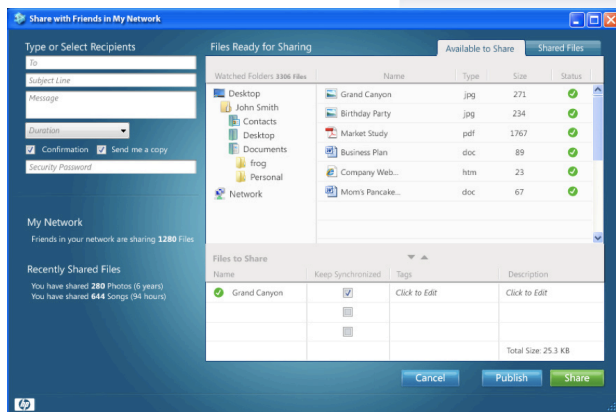

There's no fiddling with uploading programs, or setting up company servers. Upline takes care of everything.

Upline. Safer than offline

Upline is a great way to protect your data. If you have files sitting on a PC or office hard drive, then all kinds of bad stuff can happen to them: hackers, theft, spilled coffee... When your data's Upline, you can sleep easy. Whatever happens to your computers at home or work, the latest versions of all your files will be protected.

Travel light: send your files Upline

Whether you're dying to show your aunt a video of your kids, or you're migrating your company to a newer set of PCs, HP Upline can put the data you need right at your fingertips. Even the bulkiest files become a cinch to send: just login and there they are.

Do so much more with your data – for so little.

Only global corporations have been able to do so much with their data – until now. HP Upline gives you an enterprise-strength, fully automated data hub for the price of a couple of lattes every month. And you don't even have to be an IT expert to install it!

Now you can afford to do so much more with your data.

To see what you're missing visit www.upline.com

© Copyright 2008 Hewlett-Packard Development Company, L.P. The information contained herein is subject to change without notice. The only warranties for HP products and services are set forth in the express warranty statements accompanying such products and services. Nothing herein should be construed as constituting an additional warranty. HP shall not be liable for technical or editorial errors or omissions contained herein.

To learn more, visit www.hp.com

4AA0-xxxxENW, January 2008