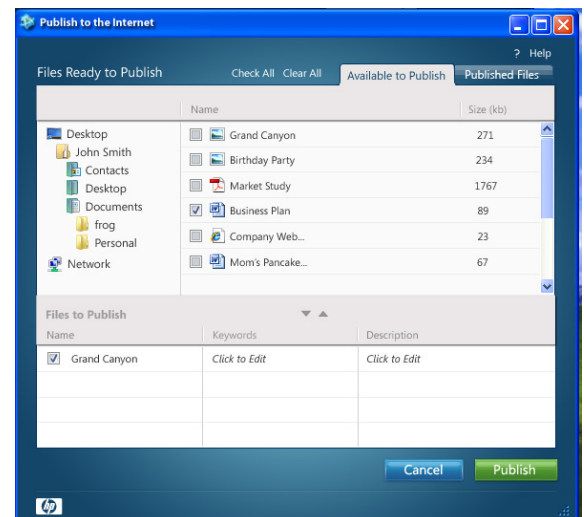

There's no fiddling with uploading programs, or setting up company servers. Upline takes care of everything.

Upline. Safer than offline

Upline is a great way to protect your data. If you have files sitting on a PC or office hard drive, then all kinds of bad stuff can happen to them: hackers, theft, spilled coffee... When your data's Upline, you can sleep easy. Whatever happens to your computers at home or work, the latest versions of all your files will be protected.

Travel light: send your files Upline

Whether you're dying to show your aunt a video of your kids, or you're migrating your company to a newer set of PCs, HP Upline can put the data you need right at your fingertips. Even the bulkiest files become a cinch to send: just login and there they are.

Do so much more with your data – for so little.

Only global corporations have been able to do so much with their data – until now. HP Upline gives you an enterprise-strength, fully automated data hub for the price of a couple of lattes every month. And you don't even have to be an IT expert to install it!

Now you can afford to do so much more with your data.

To see what you're missing visit www.upline.com

© Copyright 2008 Hewlett-Packard Development Company, L.P. The information contained herein is subject to change without notice. The only warranties for HP products and services are set forth in the express warranty statements accompanying such products and services. Nothing herein should be construed as constituting an additional warranty. HP shall not be liable for technical or editorial errors or omissions contained herein.

To learn more, visit www.hp.com

4AA0-xxxxENW, January 2008