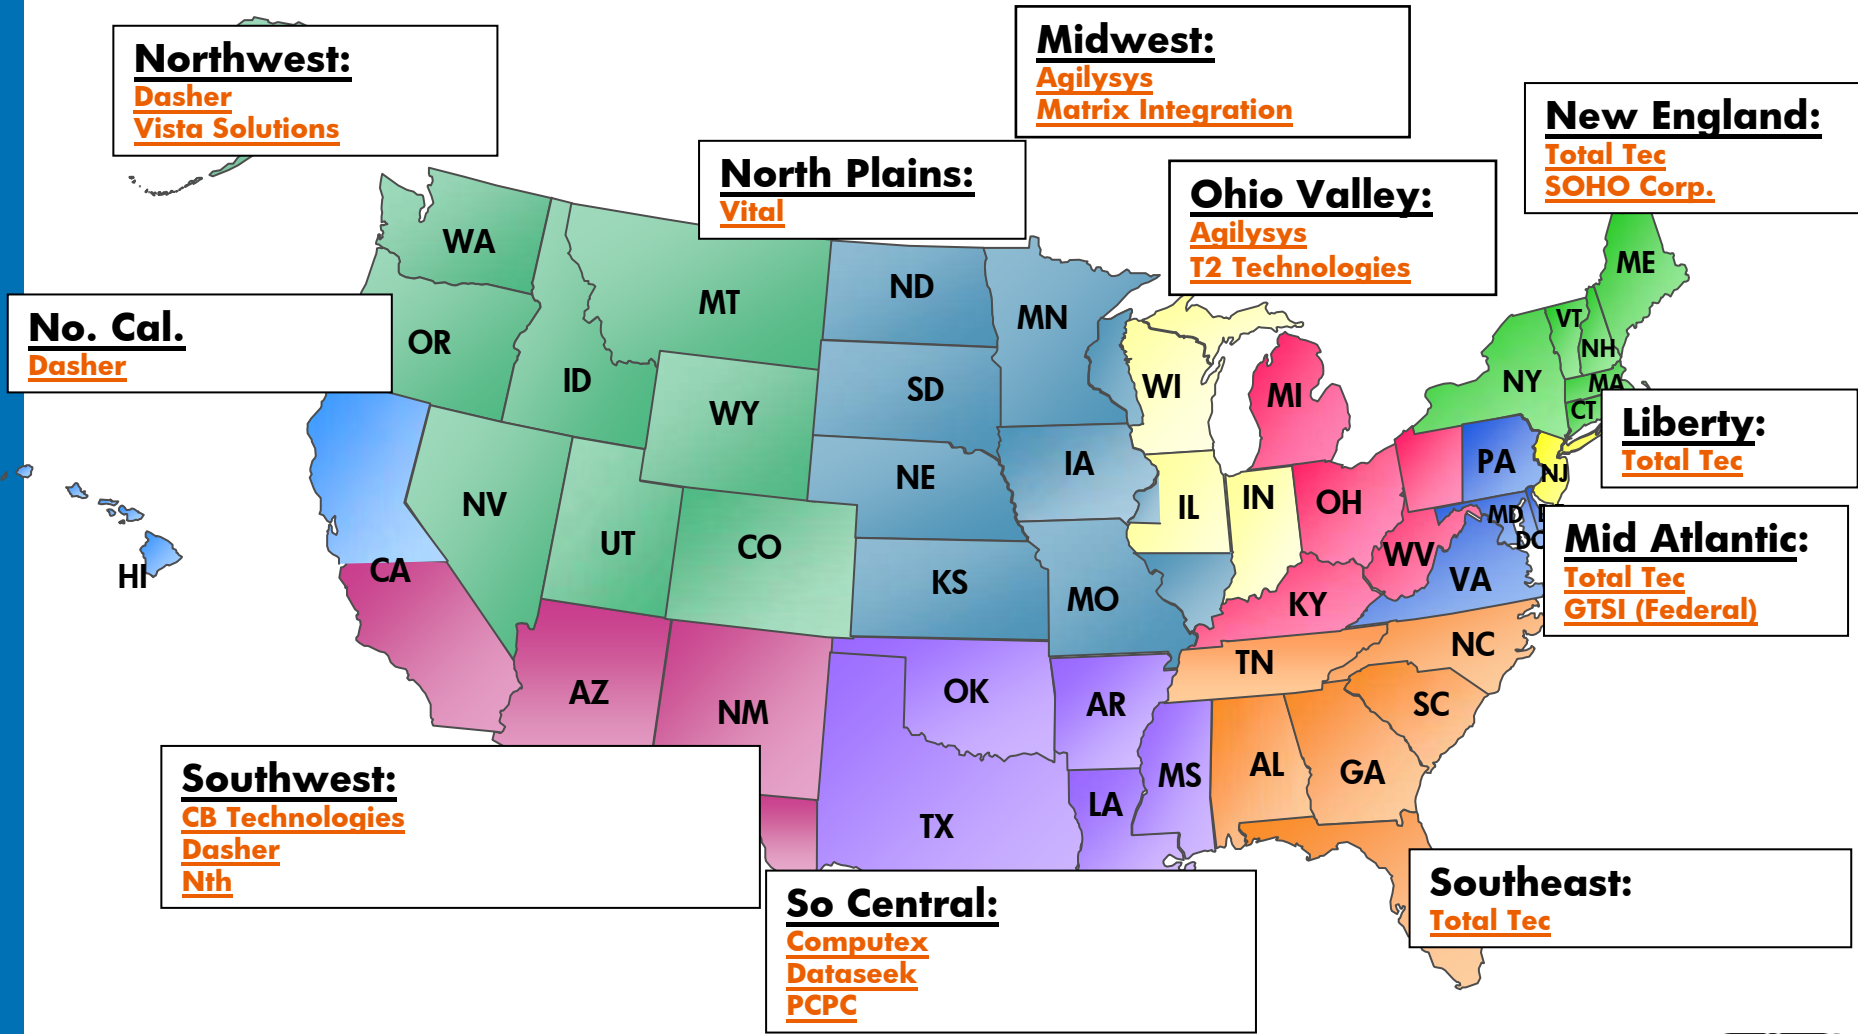

# HP High Performance Computing Channel Partners

Coverage map contains HP PartnerOne HPC Solution Elite and Specialist Partners