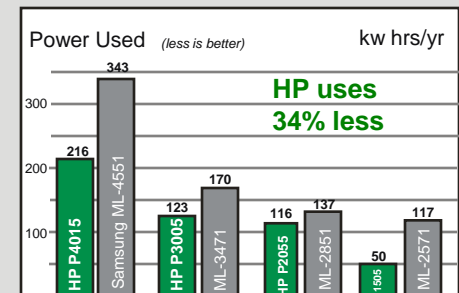

HP monochrome LaserJet printers employ Instant-On fusing technology that results in energy savings that can be substantial in larger organizations.