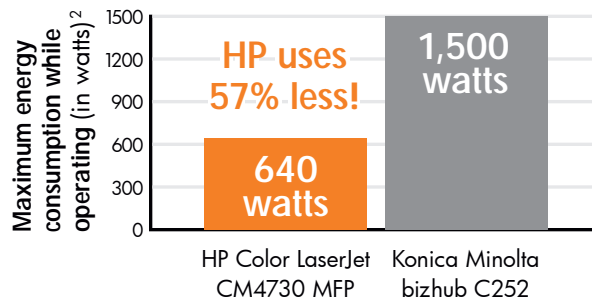

Get an MFP that offers everything your office needs in the box with HP.

Features like an ADF and more extensive connectivity ship standard with HP, whereas with Konica Minolta they're expensive options. HP also ships with a 1-year, next-business-day onsite warranty — peace of mind that costs extra for Konica Minolta users. HP users also enjoy better, more reliable print quality because Color LaserJets offer image-enhancement technology, as well as print cartridges that incorporate the imaging drum.

Does the device feature...	HP Color LaserJet CM4730	Konica Minolta bizhub C252²
An auto document feeder?	Standard	Extra $$$
Parallel connectivity?	Standard	Extra $$$
USB connectivity?	Standard	Extra $$$
Image enhancement technology?	ImageREt 3600	None
Print cartridges containing drums?	Yes	Separate consumables
Greater standard input capacity?	1,600 sheets	850 sheets
A higher monthly duty cycle?	175,000 pages	75,000 pages
A 1-year onsite warranty?	Standard	Extra $$$

Use less power with HP.

The HP Color LaserJet CM4730 MFP uses significantly less power than the Konica Minolta bizhub C252. HP consumes no more than 640 watts while operating — up to 57% less than Konica Minolta's maximum of 1.5 kilowatts. Furthermore, Konica Minolta recommends bizhub C252 users supply the device with a dedicated electrical outlet/circuit — a requirement that isn't imposed on those who deploy its HP counterpart.

Rely on stronger security with HP.

HP supports IPv6 and IPsec for enhanced security and encrypts usernames and passwords via SNMPv3 and SSL — protocols Konica Minolta does not support. HP also ships with hard disk overwrite — a feature costing an extra $430 (list) for each Konica Minolta MFP.

Does the device offer...^{1,2}	HP Color LaserJet CM4730	Konica Minolta bizhub C252
Support for IPv6?	Standard	Not available
Support for IPsec?	Standard	Not available
Support for SNMPv3?	Standard	Not available
Support for SSL?	Standard	Not available
Hard disk overwrite?	Standard	Extra $$$

Radically simplify MFP (and printer) management with HP Web Jetadmin.

HP Web Jetadmin outperforms Konica Minolta PageScope Net Care in several key areas that radically simplify MFP (and printer) management.

Does the vendor's peripherals-management solution let you...¹	HP	Konica
Auto group devices (place devices in correct groups based on predefined criteria)?	✓	⊗
Auto configure devices (push predetermined configurations to devices automatically)?	✓	⊗
Collectively configure unlike devices (true fleet management)?	✓	⊗
Deploy pre-configured drivers (the ability to restrict color, force duplex, or other cost-saving features)?	✓	⊗
Disable color by application (like Web browsers or email) to eliminate unnecessary color printing?	✓	⊗
Configure proactive alerts (to thresholds that will best meet your business needs)?	✓	⊗
View full-featured device-status pages (like frontpanel displays, toner gauges, and capabilities listings)?	✓	⊗
Update software intelligently (deploy device, application, and language plug-ins as your needs evolve)?	✓	⊗
Customize user profiles?	✓	⊗
Generate customizable, flexible reports (like trend reporting and forecasting)?	✓	⊗

© 2007 Hewlett-Packard Development Company, L.P. The information contained herein is subject to change without notice. The only warranties for HP products and services are set forth in the express warranty statements accompanying such products and services. Nothing herein should be construed as constituting an additional warranty. HP shall not be liable for technical or editorial errors or omissions contained herein.

1. 1 Based on HP internal testing.
2. 2 Based on the manufacturers' published product specifications.
3. 3 HP pricing from hp.com. Konica Minolta pricing based on independent dealer pricing and includes base model plus copying and network-printing functionality, auto document feeder, duplex, stapling, and extra 2x500-sheet paper drawer (bringing total input capacity to 1,850 sheets). Actual prices may vary.

To learn more, visit www.hp.com

LTR version 1.0 • July 3, 2007