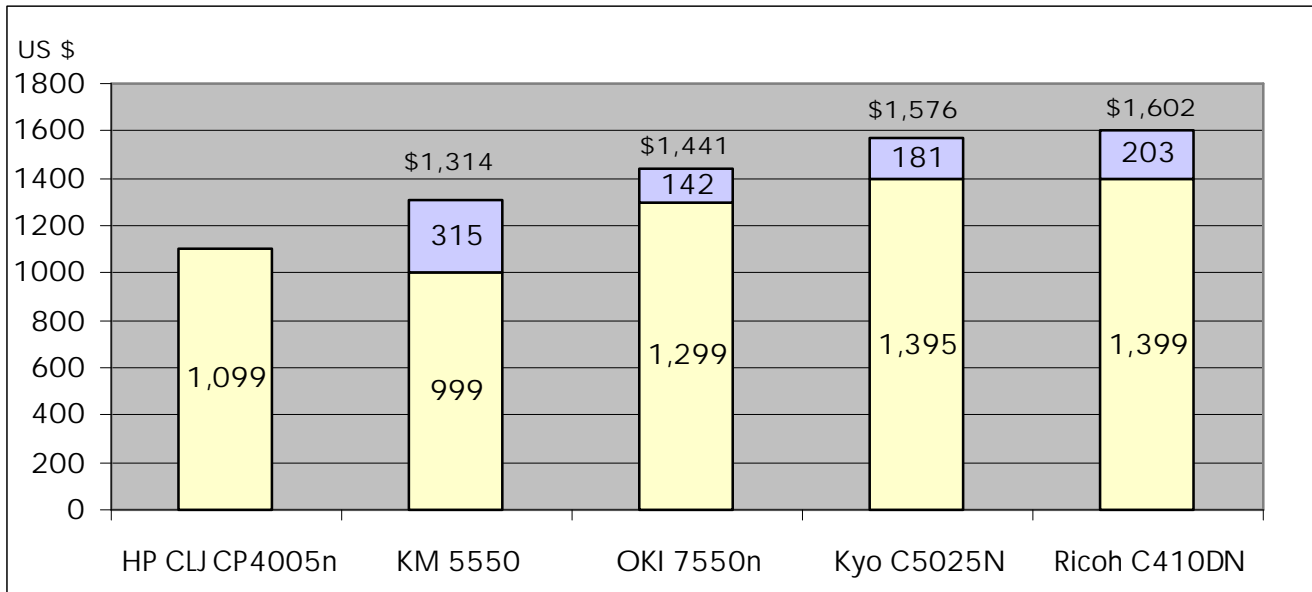

HP Color LaserJet CP4005n vs. Konica-Minolta, OKI, Kyocera, and Ricoh

Consider the amount of toner included with the printer to get a true picture of value.

Street price of printer plus toner to print 7,500 CMYK pages with 20% coverage.

 - printer street price

 - street price of extra toner required

NOTES: Calculations are based on the number of pages specified by each manufacturer. The HP Color LaserJet CP4005n ships with 7500 CMYK pages of toner. The KM 5550 ships with 3,000 CMYK pages of toner. The OKI 7550n ships with 5,000 CMYK pages of toner. The Kyocera FSC5025N ships with 4,000 CMYK pages of toner. The Ricoh C410DN ships with 3000 CMYK pages of toner. Prices are based on vendors websites the week of Oct 1, 2007, using high capacity cartridges when available. All prices are in US dollars and may be subject to change.