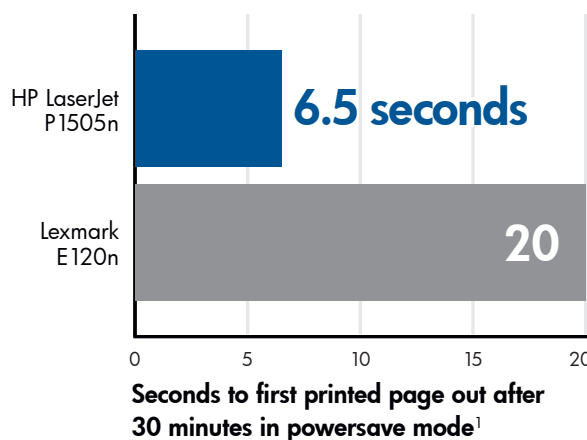

Save time and energy with HP LaserJets

HP Instant-on technology virtually eliminates warm-up time, letting HP LaserJet P1505n users print some documents before the Lexmark E120n can even finish warming up. HP Instant-on fusers also use far less energy than their Lexmark counterparts.