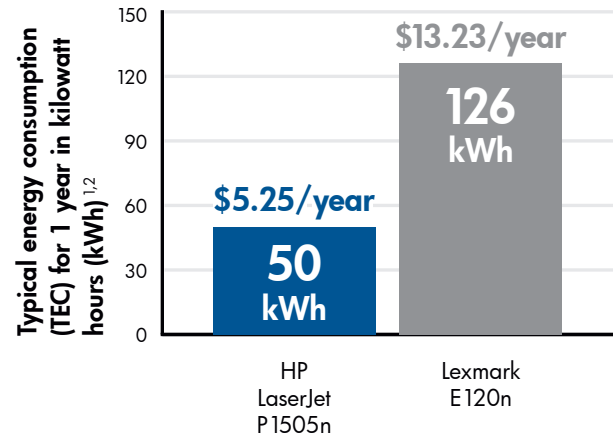

Save time and energy with HP LaserJets

HP Instant-on technology virtually eliminates warm-up time, letting HP LaserJet P1505n users print some documents before the Lexmark E120n can even finish warming up. HP Instant-on fusers also use far less energy than their Lexmark counterparts.