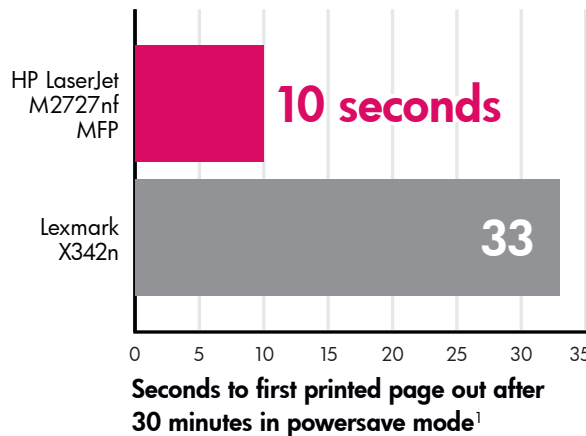

HP LaserJet M2727nf MFP vs. Lexmark X342n

Boost productivity and reduce costs with the HP LaserJet M2727nf MFP

- **Fast, on-demand printing and copying** — Instant-on Fusing and Copy Technology lets your HP LaserJet M2727nf MFP print up to 11 pages or make up to 17 copies from powersave mode before the Lexmark X342n can even finish warming up.
- **Auto duplex in the box** — Your HP LaserJet M2727nf MFP offers automatic duplex capability standard. Auto duplex isn't even optional for Lexmark X342n users.
- **Unparalleled print quality** — Unlike Lexmark's X342n, your HP LaserJet M2727nf MFP delivers true 1,200 dpi.
- **Energy efficient** — The advanced, fast-heating ceramic element within your HP LaserJet M2727nf MFP's Instant-on fuser consumes significantly less energy than the conventional fuser Lexmark builds into the X342n. Your HP LaserJet also meets the new, more strict ENERGY STAR® rules that went into effect April 1, 2007.
- **Virtually maintenance free** — Your HP LaserJet M2727nf MFP's innovative print cartridge incorporates the toner supply, imaging drum, primary charge roller, and developer into a single, integrated unit you can easily replace with no mess. The Lexmark X342n uses a complex 2-piece system that forces users to stock and replace an extra consumable. And whenever Lexmark users replace toner, they must be careful not to damage the device's photosensitive imaging drum, which becomes exposed during the process. With HP, you don't.
- **Superior multifunctionality** — Your HP LaserJet M2727nf MFP can print while scanning and vice versa. It can also scan directly to email addresses. The Lexmark X342n can't do either.

Print and copy faster with HP LaserJets

HP Instant-on Fusing and Copy technologies virtually eliminate warm-up time, letting you print many pages or make several copies on your HP LaserJet M2727nf MFP before the Lexmark X342n can even finish warming up.