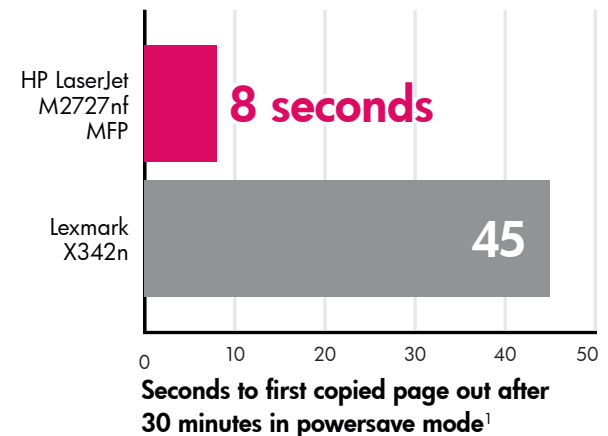

Print and copy faster with HP LaserJets

HP Instant-on Fusing and Copy technologies virtually eliminate warm-up time, letting you print many pages or make several copies on your HP LaserJet M2727nf MFP before the Lexmark X342n can even finish warming up.