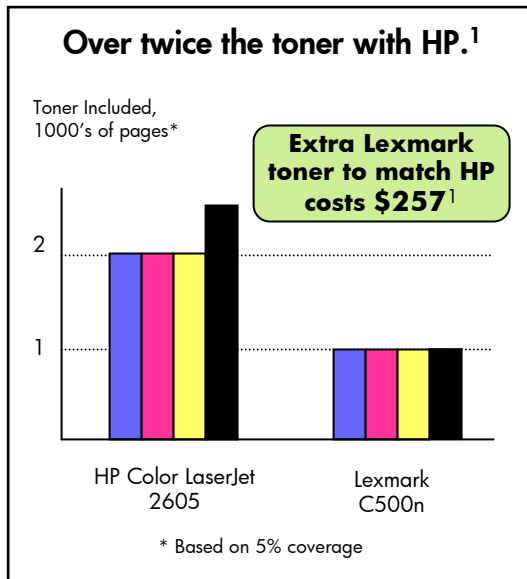

HP Color LaserJet 2605 vs. Lexmark C500n

Less waiting with HP.

Significant differences between these printers could impact...

productivity:

Less waiting with HP – From Powersave mode, the HP Color LaserJet 2605 warms up and prints in 24 seconds using HP Instant-On technology while the Lexmark takes 58 seconds to warm up and print its first page.² With this performance advantage, HP can complete printing a six page color job before Lexmark prints a single page. Plus, the HP Color LaserJet 2605 has a faster color speed, 10 ppm vs 8 ppm for Lexmark.

Less space required and more functionality – The HP Color LaserJet 2605 requires 10% less space, 2.0 square feet of space (width x depth) compared to 2.2 square feet for the Lexmark C500n.¹ Also, the HP Color LaserJet 2605 supports PostScript & PCL which the Lexmark C500n does not, and the CLJ 2605dn features automatic 2-sided printing which is not available on the Lexmark C500n, even as an option.

Over twice the toner with HP.¹

Reliability and total cost of ownership:

More toner in the box – The HP Color LaserJet 2605 ships with more than twice the toner in the box. HP ships with 2,000 pages of CMY toner and 2,500 pages of black, while the Lexmark C500n ships with only 1,000 pages of CMYK toner. A Lexmark user must buy \$257 in extra toner to match what they get with HP¹. This cost is significant because the Lexmark C500n has a 24 cent color cost per page for 20% coverage using standard cartridges.