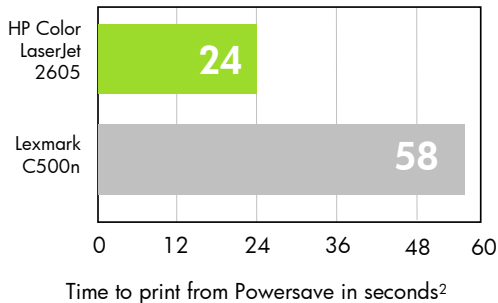

HP Color LaserJet 2605 vs. Lexmark C500n

Less waiting with HP.

Significant differences between these printers could impact...

productivity:

Less waiting with HP – From Powersave mode, the HP Color LaserJet 2605 warms up and prints in 24 seconds using HP Instant-On technology while the Lexmark takes 58 seconds to warm up and print its first page.² With this performance advantage, HP can complete printing a six page color job before Lexmark prints a single page. Plus, the HP Color LaserJet 2605 has a faster color speed, 10 ppm vs 8 ppm for Lexmark.

Less space required and more functionality – The HP Color LaserJet 2605 requires 10% less space, 2.0 square feet of space (width x depth) compared to 2.2 square feet for the Lexmark C500n.¹ Also, the HP Color LaserJet 2605 supports PostScript & PCL which the Lexmark C500n does not, and the CLJ 2605dn features automatic 2-sided printing which is not available on the Lexmark C500n, even as an option.