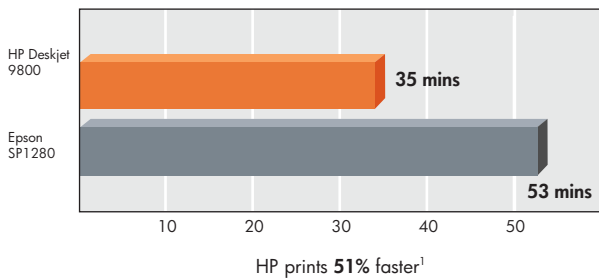

# HP Deskjet 9800 series vs Epson SP1280 (US)

Speed Graph