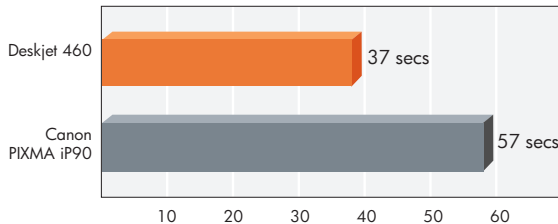

Performance

- The Deskjet 460 has 14% or 1.2 times faster total print time than Canon PIXMA iP90 based on a mixed text and graphics file tested by SpencerLab Digital Color Laboratory³. On a black text document, HP prints up to 7% faster based on internal testing².
- The Deskjet 460 has 1.6 times faster total print time than Canon PIXMA iP90 on a 4x6” borderless photo based upon testing by SpencerLab Digital Color Laboratory.⁴
- There are more printing options in the Deskjet 460 with 6-color “true-to-life” printing and photo grey output compared to Canon’s 4-color offerings.
- The Deskjet 460 prints brilliant black text at 1200 dpi (rendered on HP Inkjet Paper) vs Canon’s 600dpi.
- With an input tray that holds 50 sheets of paper, the Deskjet 460 offers 67% more sheets of paper which reduces intervention.
- Canon users have to deal with 5 times as many ink replacement interventions for black and 4.5 times for color compared to HP, based on high capacity cartridges. With HP’s high yield ink cartridge, you will not need to carry extra supplies for mobility.

Connectivity

- 1st 802.11 mobile printer – the Deskjet 460 is the first, allowing printing from wireless home environment to office, to hotspots and is supported by various card slots. These features are not available in Canon PIXMA iP90.

Spend less time waiting for your printed output

HP Deskjet 460 has 1.2X faster total print time³

4 x 6 Inches borderless

HP Deskjet 460 has 1.6X faster total print time⁴

Total Mobile Solution (US\$)

(Cost include: Base printer + Battery + Bluetooth)