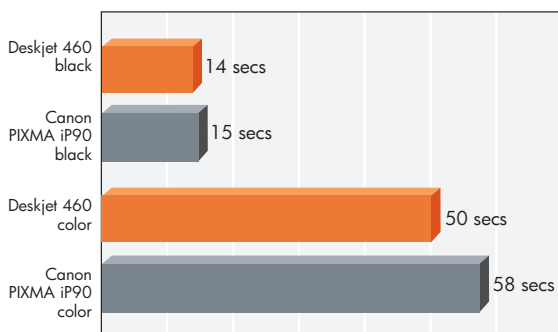

Spend less time waiting for your printed output

HP Deskjet 460 has 1.2X faster total print time³