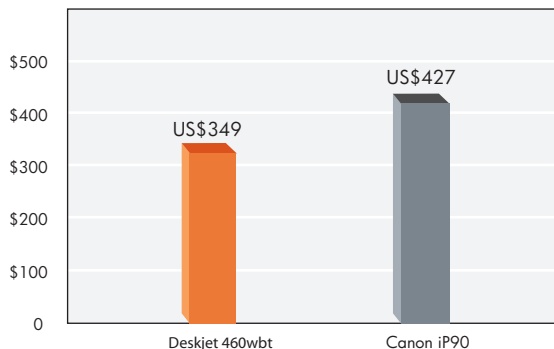

Spend less time waiting for your printed output

HP Deskjet 460 has 1.2X faster total print time³

4 x 6 Inches borderless

HP Deskjet 460 has 1.6X faster total print time⁴

Total Mobile Solution (US\$)

(Cost include: Base printer + Battery + Bluetooth)