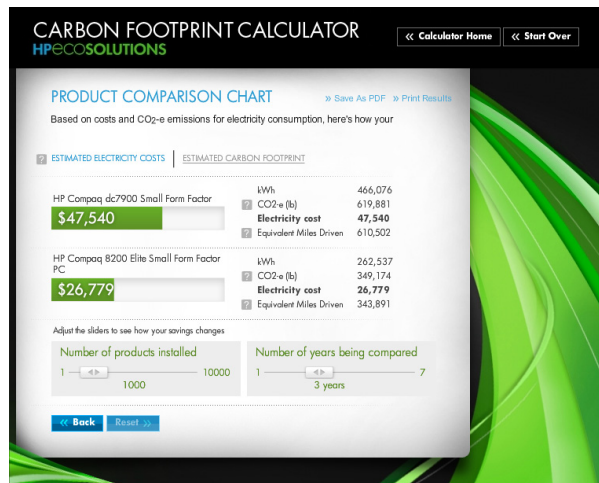

ENTER YOUR INFORMATION

CARBON FOOTPRINT CALCULATOR
HP eSOLUTIONS

Calculator Home Start Over

STEP 3 OF 3
SELECT PRODUCTS TO COMPARE

Pick two products you would like to compare for a side-by-side comparison of their power usage.

HP Business Desktop	HP Compaq dc7900 Small Form Factor	HP Compaq 8200 Elite Small Form Factor
Processor	Intel® Core™ 2 Duo	Intel® Core™ i5
Graphics Card	Integrated	Integrated
Power Supply	High Efficiency	High Efficiency

Power Usage kWh per unit per year: 155.36 kWh per unit per year: 87.51

Back Compare Full Impact

Follow these simple steps to calculate the estimated energy use, power costs and associated carbon footprint of HP and Compaq PCs.

1. Choose your product category.
2. Enter your location and currency.
3. Select two products for a side-by-side comparison.
4. Set your ideal product attributes, such as processor, graphics card and power supply.

CALCULATE YOUR SAVINGS

GET RESULTS

See for yourself how the savings can really add up. For example compare the HP Compaq dc7900 Small Form Factor and 8200 Elite Small Form Factor Business Desktops, both with integrated graphics and a high-efficiency power supply. Choosing the 8200 Elite can provide an estimated $20,761 in savings for an installation size of 1,000 units over three years.²

The HP Carbon Footprint Calculator does the math for you. Adjust the tool to instantly determine how the number of PCs installed and the comparison time period affects results, including:

- Kilowatt hours (kWh) used
- CO₂ emitted
- Equivalent distance driven
- Estimated energy cost

DESIGNED FOR THE ENVIRONMENT

At HP, we design products with the environment in mind. We consider the impact of HP and Compaq products across their life cycle, including materials and packaging, manufacture, distribution, energy use and end-of-life management. HP technology innovations—like the HP Carbon Footprint Calculator—reflect our ongoing commitment to help drive down energy consumption.

¹ Power, cost and carbon calculations are estimates. Results will vary based on variables, which include information provided by the user, time PC is in different power states (on, standby, off), time PC is on AC, hardware configuration, variable electricity rates and utilities provider. HP advises customers to use information reported by this Carbon Footprint Calculator for reference only and to validate the impact in their environment. For more information about calculation assumptions, see www.hp.com/large/psg/toolassumptions.pdf.

² Example compares the HP Compaq dc7900 Small Form Factor with an Intel® Core™ 2 Duo processor to the HP Compaq 8200 Elite Small Form Factor with an Intel® Core™ i5 processor, both with integrated graphics card and high-efficiency power supply. Assumes ENERGY STAR® 5.0 use patterns for PCs and U.S. average electricity rates as documented in calculator assumptions. Actual results may vary.

To learn more, visit www.hp.com/go/carbonfootprint.

© 2009, 2011 Hewlett-Packard Development Company, L.P. The information contained herein is subject to change without notice. The only warranties for HP products and services are set forth in the express warranty statements accompanying such products and services. Nothing herein should be construed as constituting an additional warranty. HP shall not be liable for technical or editorial errors or omissions contained herein.