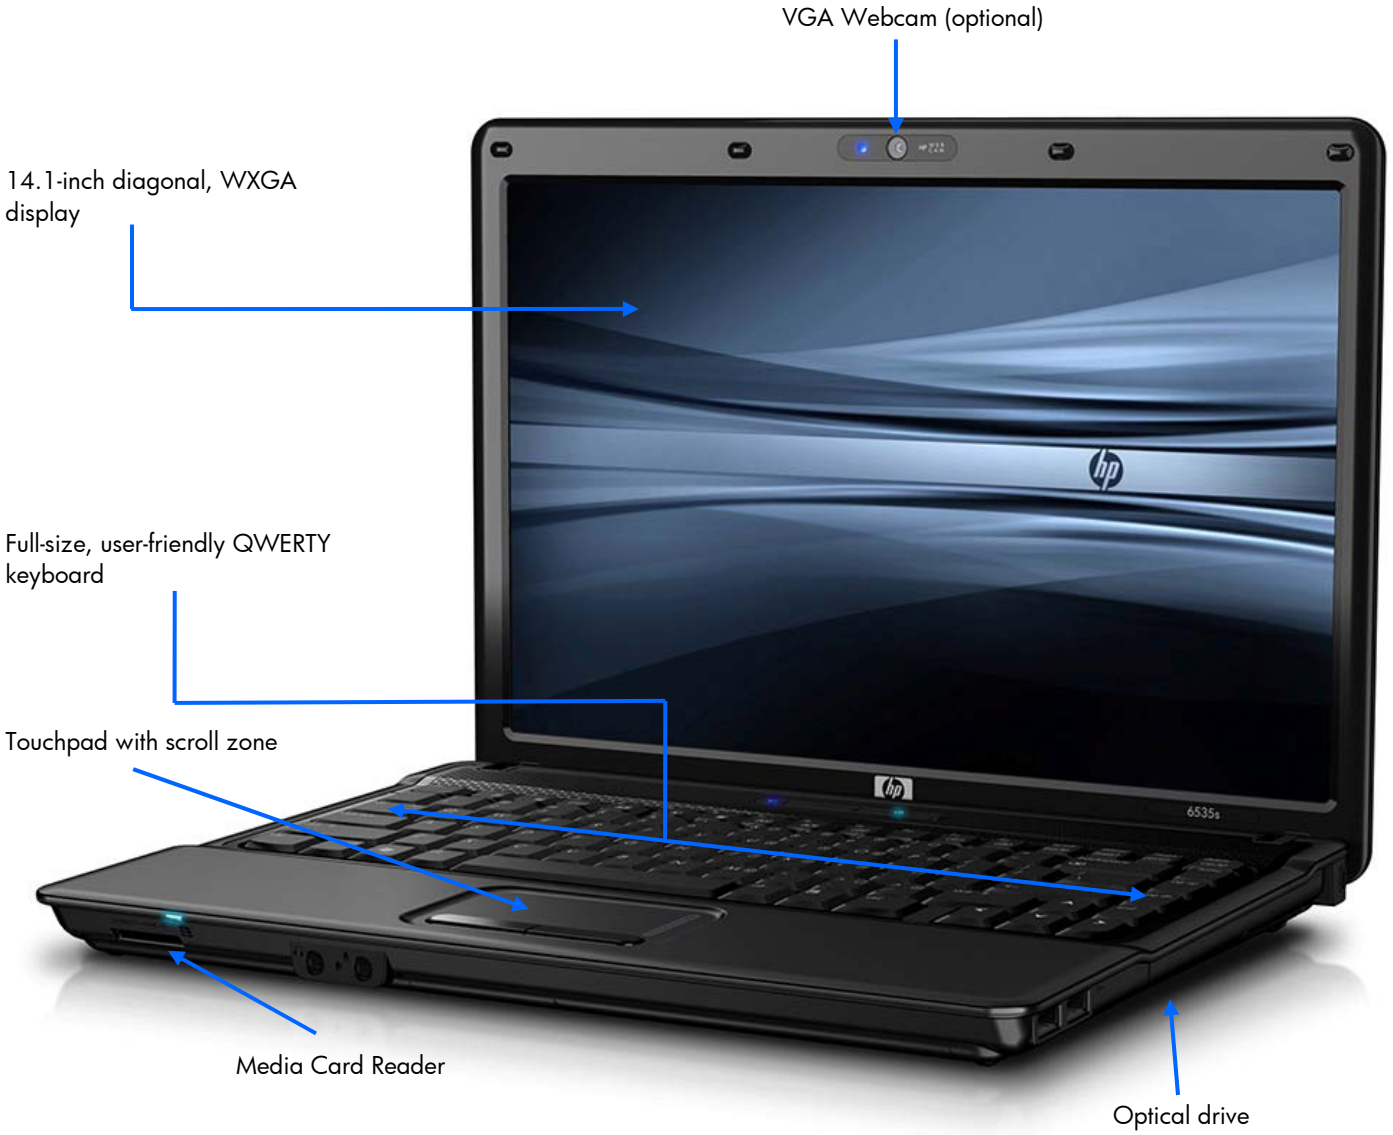

HP COMPAQ 6535S NOTEBOOK PC

HP recommends Windows Vista® Business