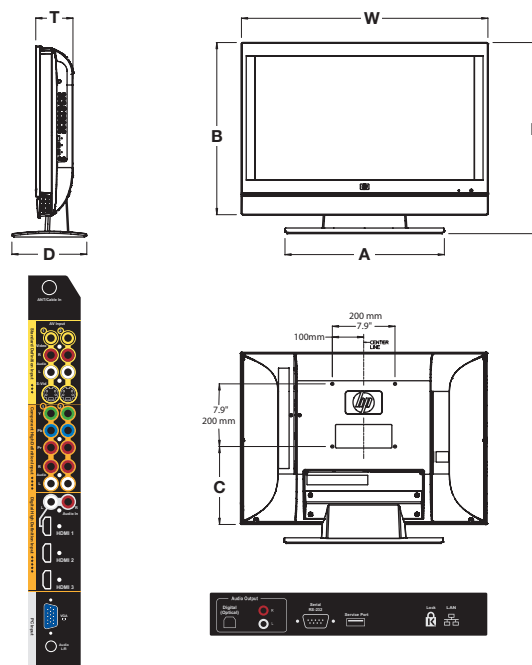

Photo Formats	JPEG, BMP, GIF, PNG	
Music Formats	MP2, MP3, WMA, WMA-Pro, AAC, M4a	
Services⁹	Snapfish, CinemaNow, Live365 radio, and others	
Media Management Support	WMP11 DLNA-based Media Services	
Windows Media Extender⁴	Yes	
Fit/Finish		
Color	Piano Black	
Finish	Gloss	
Accessories		
Stand	Detachable (Included)	
Speakers	Attached (Bottom)	
Remote	Universal (Included)	
Wall-mounts⁵	VESA 200. Optional	
Warranty		
Parts & Labor	1 Year	
Extended Warranty (3yrs)	Optional/recommended	
General		
Power Supply	120V AC 60Hz	
Power Consumption (W)	300W	330W
Weight with stand (lbs)	64	78
Weight without stand (lbs)	55	68

Size	W	H	A	B	T	D	C
42"	40.0	29.0	22.0	26.6	5.3	11.0	14.0
47"	44.4	31.7	26.8	29.3	5.4	11.0	15.6

Visit www.hp.com for more details!

¹High definition (HD) source content varies and will depend on source input, signal, aspect ratio and other factors. HD content may require separately purchased service contract or other fees. HD content may not be available in your service area, check with service provider.

²Media streaming requires PC with Microsoft Windows XP, SP2 or later or DLNA-compliant media server. Home network required and sold separately.

³Internet use requires separately purchased Internet service. For wireless access, wireless access point may be required and not included. Downloaded content may require additional fees.

⁴Media Extender functionality requires PC with Windows Media Vista Home Premium or Ultimate. Accessing live TV functionality requires a PC with a TV tuner and live TV signal.

⁵The specifications of the 802.11n WLAN are draft specifications and not final. If the final specifications differ from the draft specifications it may affect the ability of this device to communicate with other 802.11n WLAN devices

⁶All specifications represent the typical specifications provided by HP's component manufacturers; actual performance may vary either higher or lower

⁷Wall mounting hardware kit sold separately.