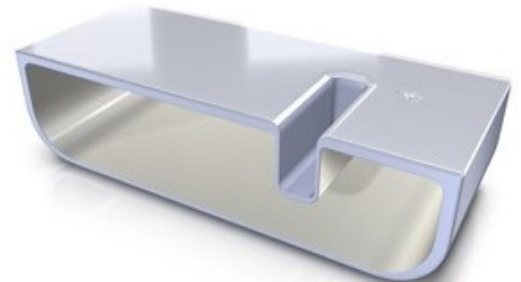

Mat

Flexible, portable, personal-size display that is “always on” and ready to connect to the wireless hub/watch. A larger mat can be used to access services such as games or content better suited for a larger display.

Pen

Device offering multiple options for input.

Thin Client

Moving towards the trend of web-based solutions, a thin client pushes the boundaries for "thin and light" devices. Example: ultra-thin and light "notebook".

Digital Wallet

In "always connected" mode, the digital wallet displays up-to-the-moment transactions for a wide variety of personal services such as checking and credit cards.

Smart Shelf

Allows communal display of information. Envision wireless gateway/watch as a virtual repository of data/services that can be accessed and shared. Example: Place watch on smart shelf and it will automatically recharge while also providing the "always connected" experience.

Coffee Table

Loading thin clients turns coffee table top into a larger display that can be used for collaboration. Also acts as charger base for the device.

© 2006 Hewlett-Packard Development Company, L.P. The information contained herein is subject to change without notice. The only warranties for HP products and services are set forth in the express warranty statements accompanying such products and services. Nothing herein should be construed as constituting an additional warranty. HP shall not be liable for technical or editorial errors or omissions contained herein.