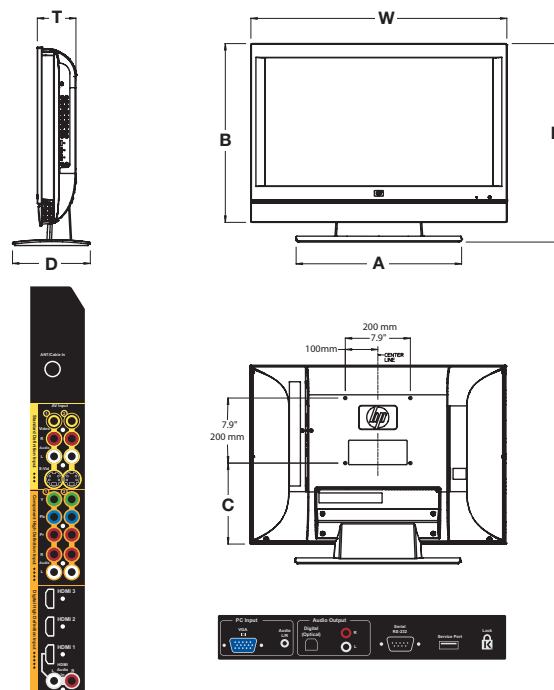

Fit/Finish

Color	Black	Piano Black	Piano Black
Finish	Semi-Gloss	Gloss	Gloss

Accessories

Stand	Detachable (Included)
Speakers	Attached (Bottom)
Remote	Included
Wall-mounts	VESA 200. Optional

Warranty

Parts & Labor	1 Year
Extended Warranty (3yrs)	Optional/recommended

General

Power Supply	120V AC 60Hz		
Power Consumption (W)	150	195	240
Weight with stand (lbs)	40.7	49.5	61.6
Weight without stand (lbs)	33.0	40.7	52.8

Size	W	H	A	B	T	D	C
32"	30.9	24.0	20.0	21.6	5.0	9.4	9.8
37"	35.7	26.7	22.0	24.3	5.2	11.0	11.1
42"	40.0	28.5	22.0	26.6	5.3	11.0	14.0