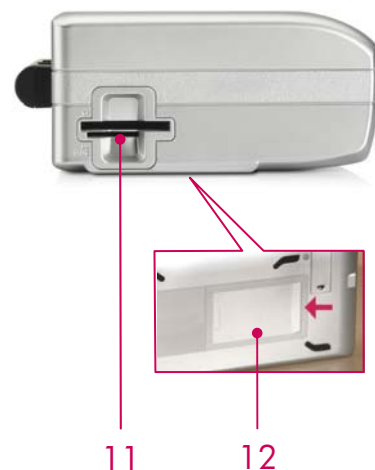

Series at a glance

- Compact size at 13.4 by 6.45 by 3.25 in (340.2 by 163.8 by 82.5 mm)
- Light weight at 4.6 lb (2.09 kg)

- Compact size, including battery, at 13.4 by 7.28 by 3.25 in (340.2 by 184.8 by 82.5 mm)
- Light weight, including battery, at 5 lb (2.27 kg)
- Long-lasting lithium-ion battery

- Compact size, including battery, at 13.4 by 7.28 by 3.25 in (340.2 by 184.8 by 82.5 mm)
- Light weight, including battery, at 5 lb (2.27 kg)
- Long-lasting lithium-ion battery
- HP 802.11b printer card

- Compact size, including battery, at 13.4 by 7.28 by 3.25 in (340.2 by 184.8 by 82.5 mm)
- Light weight, including battery, at 5 lb (2.27 kg)
- Long-lasting lithium-ion battery
- HP Bluetooth printer card