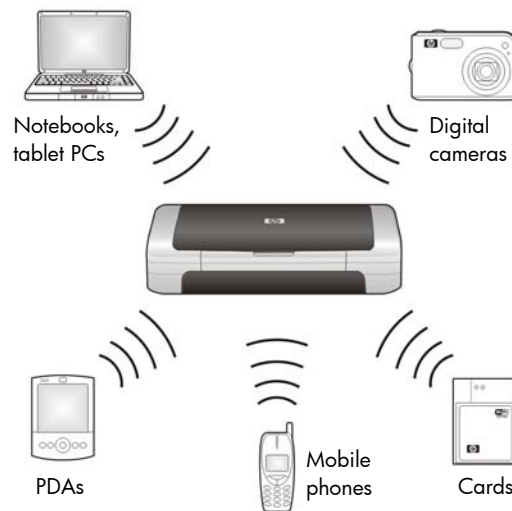

A host of connection choices

Optimize your mobile productivity with versatile accessories from HP

HP Bluetooth printer card	HP 802.11b printer card	HP lithium-ion battery	HP 12V auto power adapter	HP ultra slim AC power adapter	HP travel holder for black/photo print cartridges	HP 2-in-1 executive notebook and mobile printer carrying case	HP compact carrying case
C8249A	C8264A	C8263A	C8257A	CB003A	CB006A	C8232A	C8242A
Allows you to print wirelessly from Bluetooth-enabled devices, such as your PDA or mobile phone	Allows you to print wirelessly from your computer or a Wi-Fi wireless network	Effortlessly print on the go with this lightweight battery with easy snap-on installation	Allows you to print while traveling from your car or even an airplane	Offers an additional or replacement AC power adapter for your printer	Keeps your black or photo print cartridge safe when not in use	Enables convenient portability for your printer and notebook and the flexibility to carry just the printer in its dedicated case	Provides peace of mind and convenience when traveling with your mobile printer

⁶ Standard accessories vary according to model. For more information, please see page 2, "Series at a glance."