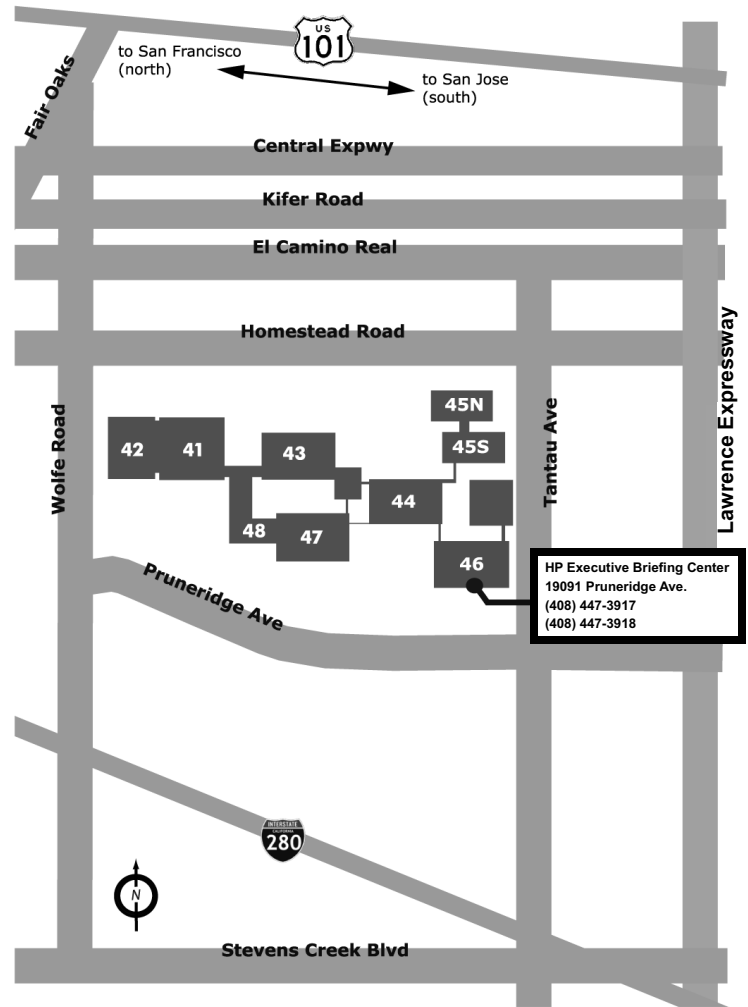

San Francisco Bay Area

HP Cupertino Campus

From Oakland International Airport

From Oakland International Airport, take Hwy 880 South. (34.7 miles)

Take 280 North. (4.4 miles)

Exit on Wolfe Road (Cupertino, 3rd exit).

Turn right on Wolfe Road.

Turn right on Pruneridge Ave (first signal light).

Turn left at Hewlett-Packard entrance (first signal light).

Turn right after the guard station.

Follow the signs to the HP Executive Briefing Center.

Look for the Cobalt Blue wall at the end of the circular driveway.