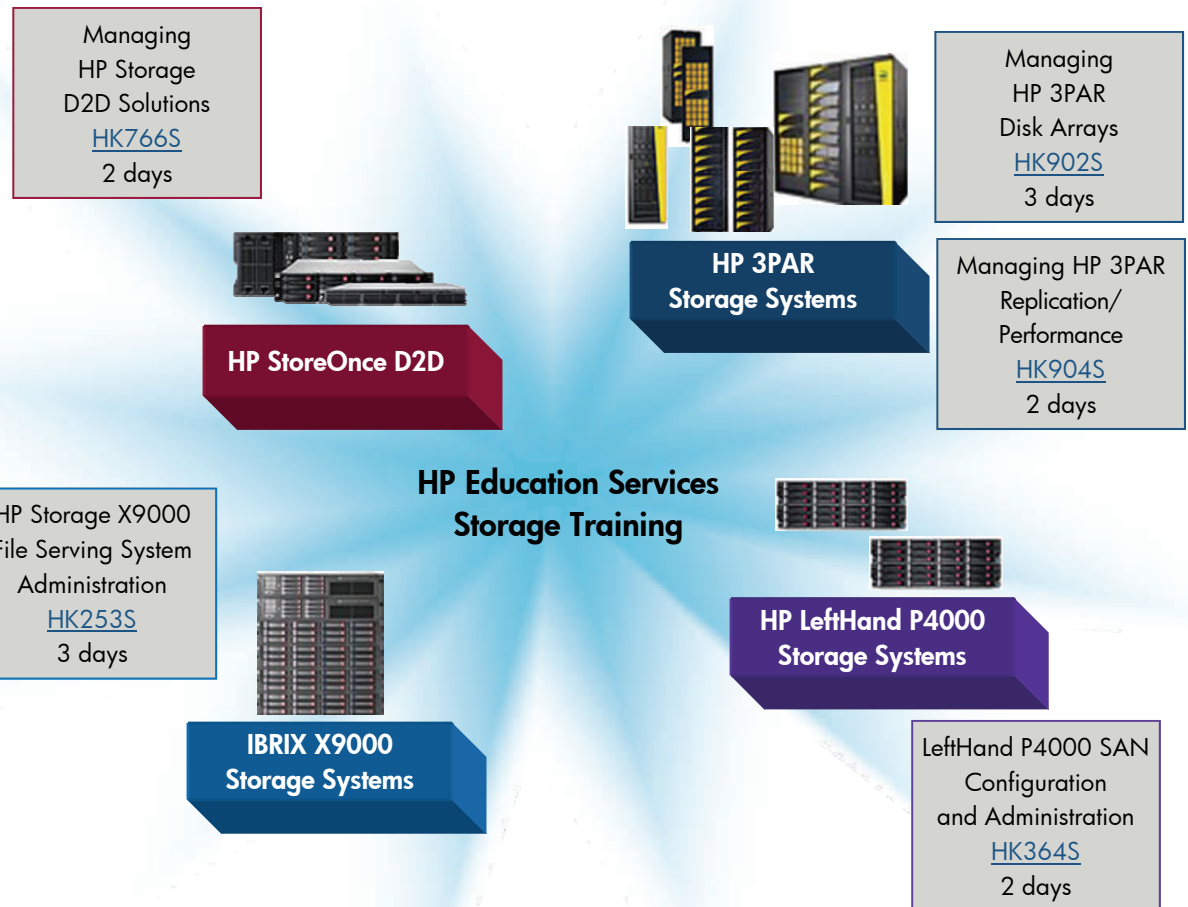

HP Storage Training

HP offers a broad array of storage solutions to meet customer needs.

- ✓ *HP StoreOnce D2D* provides flexible disk-based backup with StoreOnce deduplication, enabling network-efficient data replication for scalable, cost-effective data protection of distributed environments.
- ✓ *HP 3PAR Storage Systems* deliver enterprise IT as a utility service in order to drive agility and efficiency in enterprise-class, virtual and cloud data centers.
- ✓ *HP LeftHand P4000 Storage Systems* reduce SAN costs with an all-inclusive, enterprise feature set for physical and virtual environments. With P4000, you eliminate risk through high data availability, increase business agility and improve scalability without disruption.
- ✓ *IBRIX X9000 Storage Systems* deliver to enterprise environments the scale-out NAS capability to efficiently manage explosive data growth and to significantly improve performance of file serving applications.

Training now available from HP Education Services

HP Education Services delivers the IT skills based training that you need for your HP storage solution.

In this issue

Curriculum Spotlight p1
HP Storage Training

News and Featured Courses p2

► NEW Promo—FREE HP Networking Training

► Pre-DISCOVER 2012 HP ExpertONE Training

► Hot Storage Courses

✓ Managing HP 3PAR Disk Arrays

✓ Managing HP 3PAR Replication/Performance

✓ LeftHand P4000 SAN Config/Admin

Feature p3

HP Networking Curriculum Highlights

Connect with us p4

Visit HP storage training:

www.hp.com/education/sections/storage.html