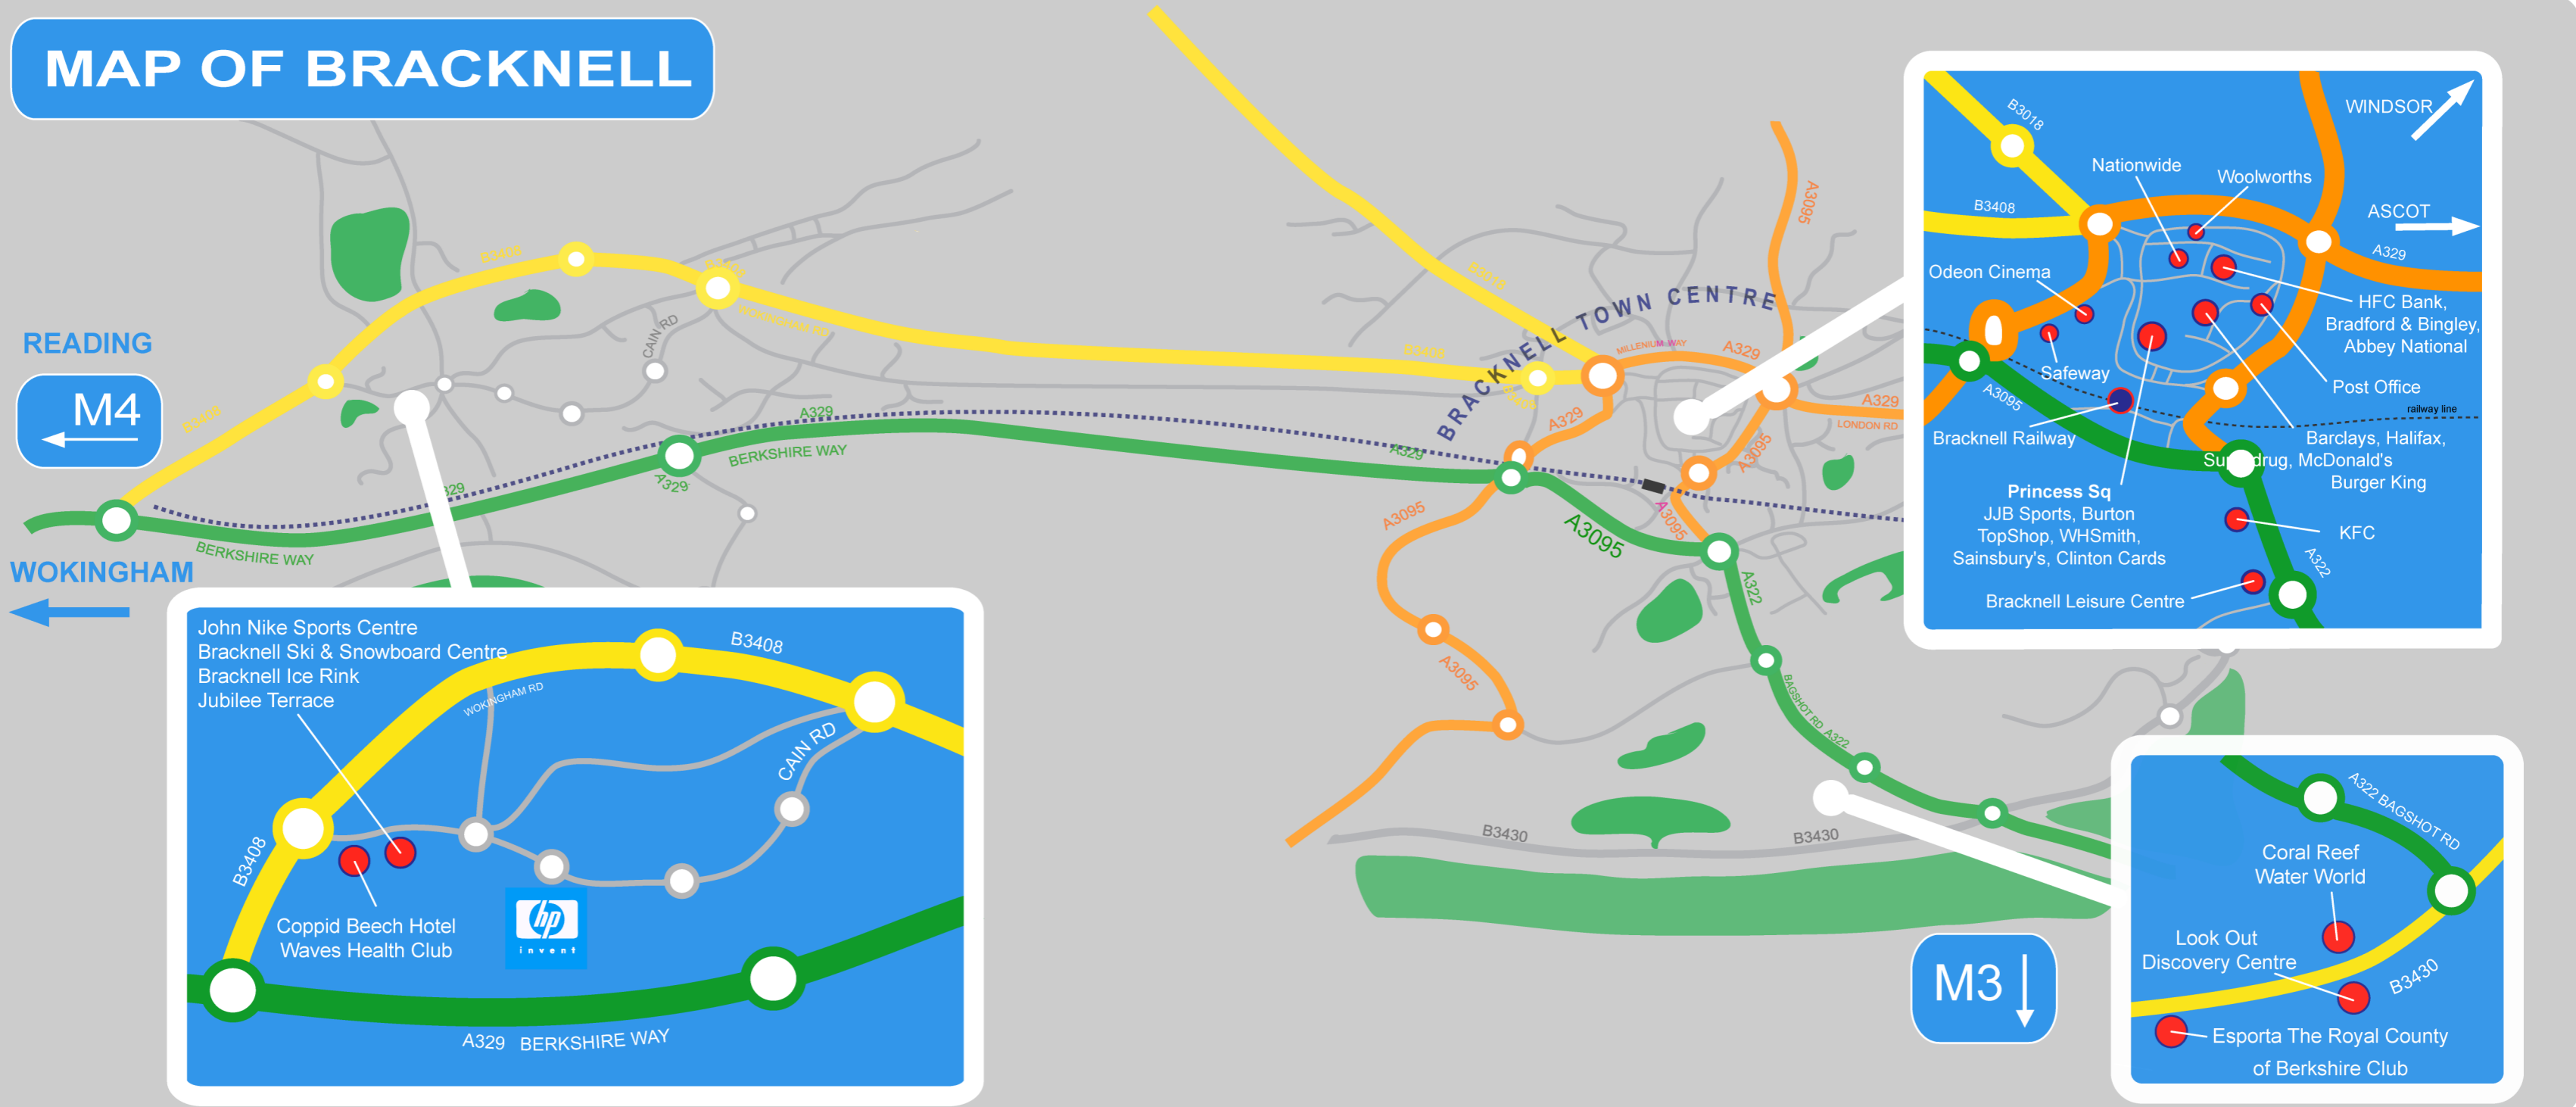

MAP OF BRACKNELL

John Nike Sports Centre
 Bracknell Ski & Snowboard Centre
 Bracknell Ice Rink
 Jubilee Terrace

Coppid Beech Hotel
 Waves Health Club

hp invent

Roads: B3408, Wokingham Rd, Cain Rd, A329 Berkshire Way

Bracknell Town Centre

Nationwide
Woolworths
Odeon Cinema
Safeway
Bracknell Railway
Princess Sq
 JJB Sports, Burton
 TopShop, WHSmith,
 Sainsbury's, Clinton Cards

HFC Bank, Bradford & Bingley, Abbey National
Post Office
Barclays, Halifax, Sainsbury's, McDonald's, Burger King
KFC
Bracknell Leisure Centre

Roads: B3018, B3408, A329, A3095, A322, Bagshot Rd, B3430

Coral Reef Water World
Look Out Discovery Centre
Esporta The Royal County of Berkshire Club

Roads: A322 Bagshot Rd, B3430