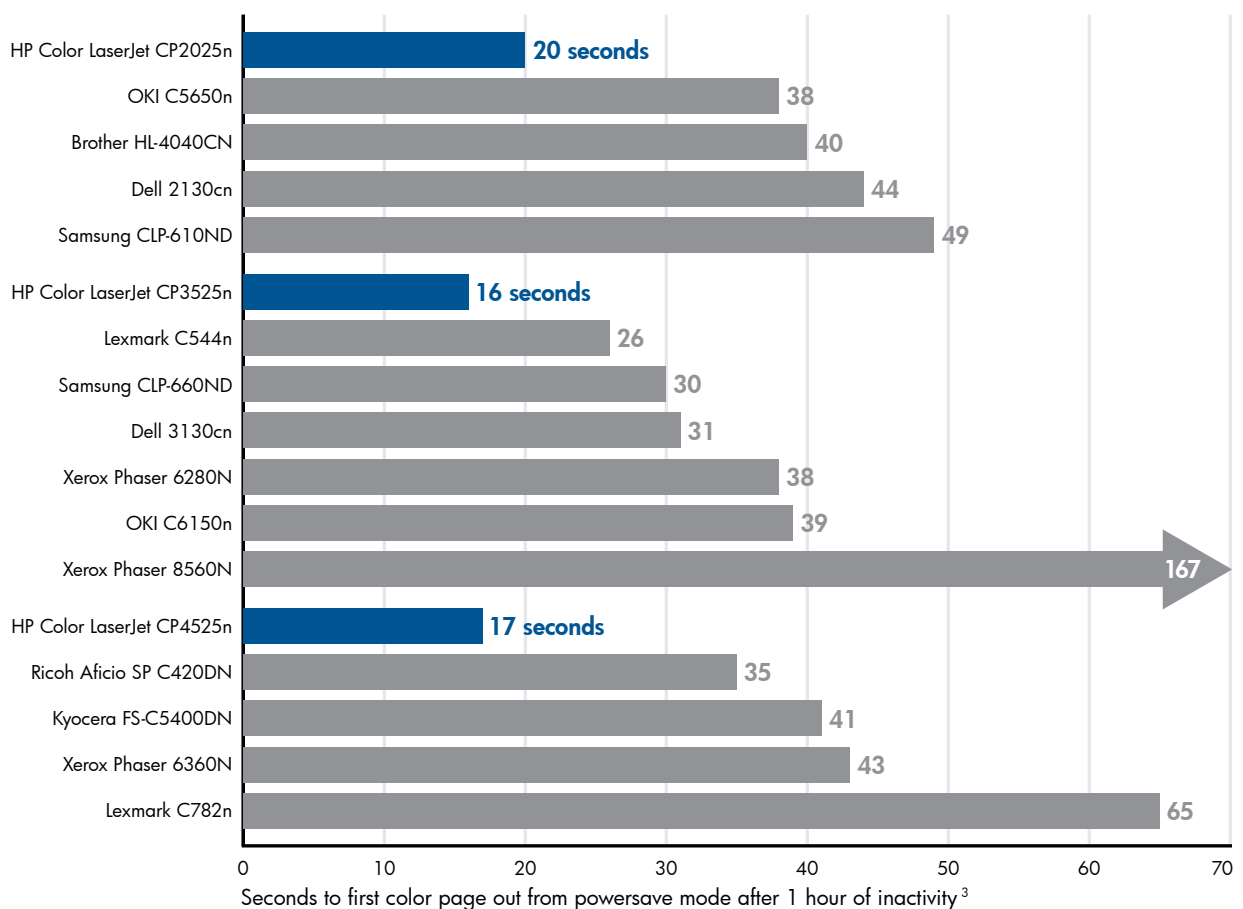

Brother HL-4040CN/4070CDW

Dell 2130cn

Lexmark C540N/C543DN/C544N

Samsung CLP-610ND/CLP-660ND

Get clearly superior results with HP Color LaserJets — Examine these print samples and you'll likely notice how the HP Color LaserJet CP2025 output has crisper text, more accurate color-plane registration, better trapping, and more consistent solid fills.

Spend less time waiting for output with HP Instant-on Technology³

Research by InfoTrends reveals the typical office print job is 4 pages long, created with Microsoft Word, output on plain paper, and printed from powersave mode on a laser printer. HP Instant-on Technology virtually eliminates warm-up time, so you can print several pages — sometimes entire documents — before many competing devices can even finish warming up. According to InfoTrends, this translates into significant real-world performance advantages over competing models: "Even on shared devices, given the overall use pattern, it is more likely that the printer would be in sleep mode when any particular user submitted a job for printing."²