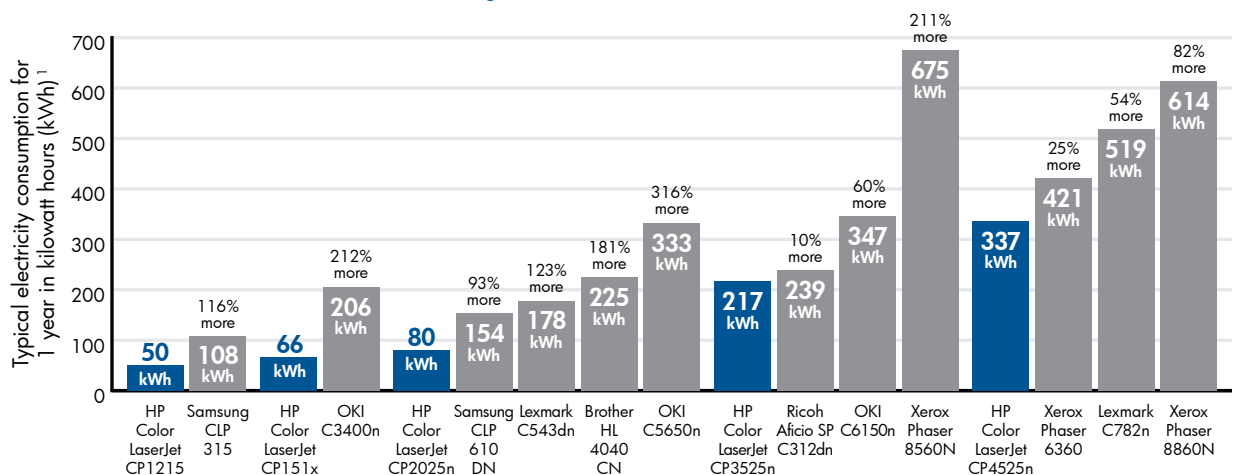

Save energy and reduce costs with HP Color LaserJets¹

Like their black-and-white counterparts, HP Color LaserJet printers and MFPs frequently use significantly less power than competing devices from Brother, Dell, Lexmark, Okidata, Samsung, Xerox, and other vendors. This can translate into dramatically lower energy costs and help minimize your impact on the environment.