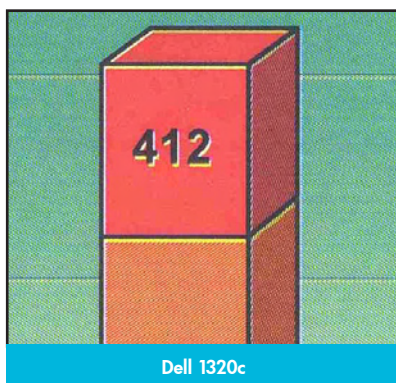

HP Color LaserJet CP1518ni vs. Dell 1320c

Consume 31% less power

Superior output quality²

Superior print quality — Be sure to evaluate print quality. HP internal testing of a Dell 1320c printer's output revealed poor color plane registration (CPR), poor tone scale and loss of shadow details. The HP Color LaserJet CP1518ni is designed to provide print-shop quality color with deeper, more vibrant colors and superior gloss level even on plain media due to HP ColorSphere toner and ImageRet 3600 print technology.