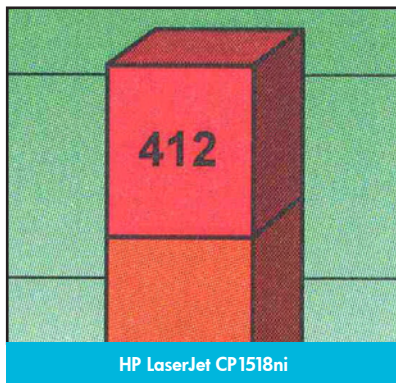

HP Color LaserJet CP1518ni vs. Dell 1320c

Consume 31% less power

Superior output quality²

Superior print quality — Be sure to evaluate print quality. HP internal testing of a Dell 1320c printer's output revealed poor color plane registration (CPR), poor tone scale and loss of shadow details. The HP Color LaserJet CP1518ni is designed to provide print-shop quality color with deeper, more vibrant colors and superior gloss level even on plain media due to HP ColorSphere toner and ImageRet 3600 print technology.

Size — The Dell 1320c is 23% larger than your HP Color LaserJet CP1518ni.

1. Testing was performed on a single unit of each product using the Energy Star[®] program's Typical Electricity Consumption (TEC) method. Test data was extended 1 year. Actual usage may vary. Individual product configurations can affect power usage.
2. Based on internal HP testing.