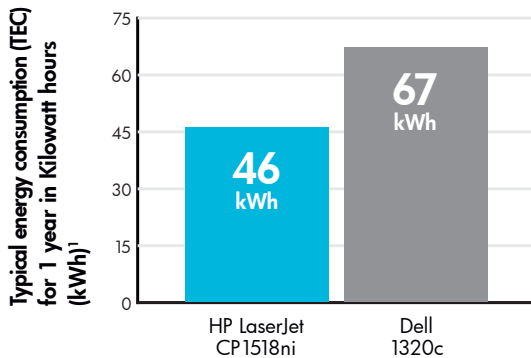

HP Color LaserJet CP1518ni vs. Dell 1320c

Consume 31% less power

Superior output quality²

Superior print quality — Be sure to evaluate print quality. HP internal testing of a Dell 1320c printer's output revealed poor color plane registration (CPR), poor tone scale and loss of shadow details. The HP Color LaserJet CP1518ni is designed to provide print-shop quality color with deeper, more vibrant colors and superior gloss level even on plain media due to HP ColorSphere toner and ImageRet 3600 print technology.

Energy efficient — Your HP Color LaserJet CP1518ni consumes up to 31% less energy per year — an estimated 46 kilowatt hours per year vs. 67 kWh for the Dell 1320c.

Virtually maintenance free — Under normal operating conditions, you only have to order, stock, and replace the print cartridges for your HP Color LaserJet CP1518ni. Dell 1320c users, on the other hand, must replace the "print head device" every 20,000 pages. In addition, Dell recommends periodically cleaning the device's separator rollers to prevent paper-feeding problems, which requires removing the entire "print head device" to reach the rollers.